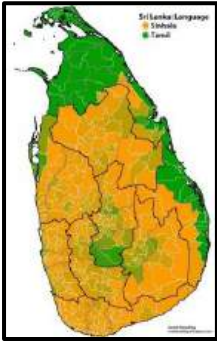

**GURUKUL
WORLD SCHOOL**
Where Tomorrow Begins

Country of
the Month

**DECEMBER -
2024
SRI LANKA**

Map

Flag

The Sri Lankan Rupee is the currency of Sri Lanka

'Vannakkam' (in Tamil) or 'ayubowan' (in Sinhalese) is the way of greeting in Sri Lanka

The national dish of Sri Lanka is Kottu

Languages spoken in Sri Lanka

National Flower
Blue water lily flower

National Animal
Grizzled giant squirrel

National Sport Volleyball

National Fruit
Jackfruit

Kandyan, Pahatha Rata Natum, Sabaragamuwa, Devil Dance and Folk are famous dances of Sri Lanka.

National Tree
Ceylon ironwood (naa)

National Bird
Sri Lanka junglefowl

Sigiriya, Anuradhapura, Abhayagiri Pagoda, Dambulla Royal Cave Temple and Golden Temple, Samadhi Statue, Polonnaruwa are famous places in Sri Lanka